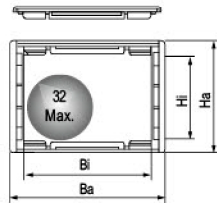

# JF35.60Q

Miniature series

- The cable chain tested service life is up to 20 million times.
- The ledge of cable chain is able to open to inspect or replace cable.
- The cable chain can be mounted separator and cross separator to divide space and effectively protect cables. (See accessories table)
- The cable chain can be mounted pectinate plate to fix cable better. (See accessories table)
- The cable chain is suitable for a diameter of 32mm or less of cable.

### Basic technical data

Pitch=59mm, link per meter=17, length of chain=S/2+K, S=stroke. K=π.R+"safety ration"

	75	100	125	150	200	250
R	75	100	125	150	200	250
H	205	255	305	355	455	555
D	162	187	212	237	287	337
K	354	472	531	590	767	944

### Order Sample

(Sample: inner height 35mm, inner width 50mm, radius 75mm, length 17 links/1 meter)

Note: Various sizes can be customized according to customer requirements.

MADE IN TURKEY