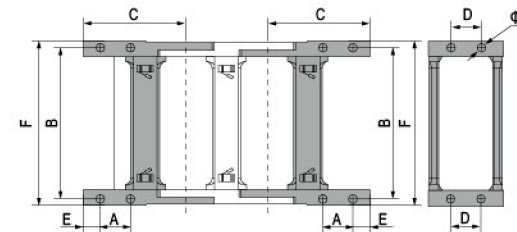

Fix bracket type and parameters

Q type bracket

Order Sample

(Sample: inner height 35mm, inner width 50mm, radius 75mm, length 17 links/1 meter)

Note: Various sizes can be customized according to customer requirements.

MADE IN TURKEY