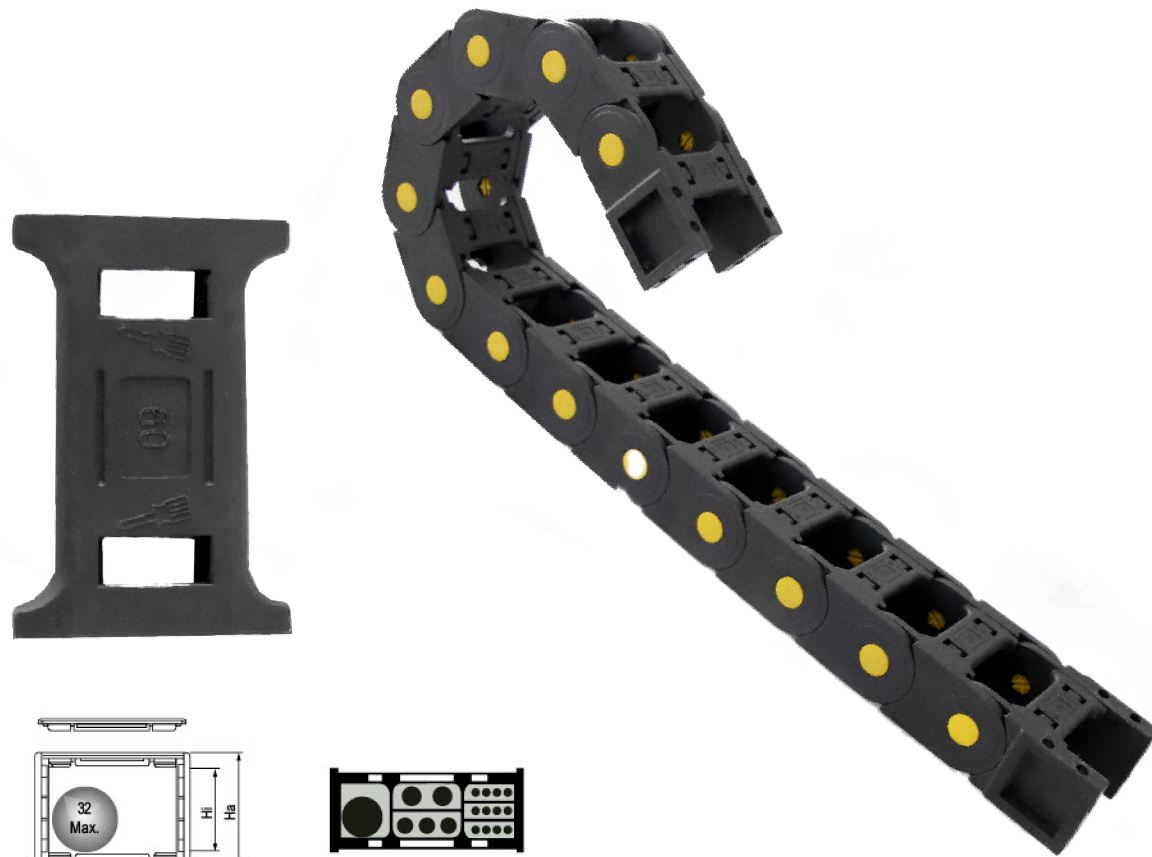

# JF35.60Q

Miniature series

- The cable chain tested service life is up to 20 million times.
- The ledge of cable chain is able to open to inspect or replace cable.
- The cable chain can be mounted separator and cross separator to divide space and effectively protect cables. (See accessories table)
- The cable chain can be mounted pectinate plate to fix cable better. (See accessories table)
- The cable chain is suitable for a diameter of 32mm or less of cable.

### Basic technical data

Pitch=59mm, link per meter=17, length of chain=S/2+K, S=stroke. K=π.R+"safety ration"

	75	100	125	150	200	250
R	75	100	125	150	200	250
H	205	255	305	355	455	555
D	162	187	212	237	287	337
K	354	472	531	590	767	944

### Order Sample

(Sample: inner height 35mm, inner width 50mm, radius 75mm, length 17 links/1 meter)

Note: Various sizes can be customized according to customer requirements.

MADE IN TURKEY