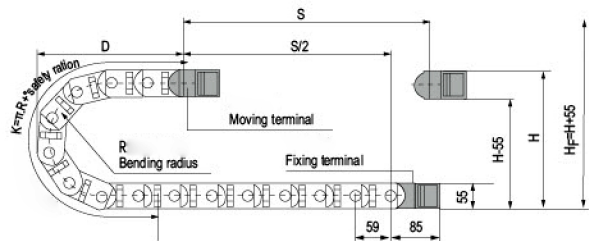

# JF35.60Q

Miniature series

- The cable chain tested service life is up to 20 million times.
- The ledge of cable chain is able to open to inspect or replace cable.
- The cable chain can be mounted separator and cross separator to divide space and effectively protect cables. (See accessories table)
- The cable chain can be mounted pectinate plate to fix cable better. (See accessories table)
- The cable chain is suitable for a diameter of 32mm or less of cable.

### Basic technical data

Pitch=59mm, link per meter=17, length of chain=S/2+K, S=stroke. K=π.R+"safety ration"

	75	100	125	150	200	250
R	75	100	125	150	200	250
H	205	255	305	355	455	555
D	162	187	212	237	287	337
K	354	472	531	590	767	944

Actual mounting height:  $H_f = H + 55\text{mm}$  (load 1.0kg/m)

Drawing

Series No.	Hi	Bi	Ha	Ba	Styles	Bending radius R	Bracket type and parameters						
							(mm)hole distance						No.
							A	B	C	D	E	F	
JF35.60Q	35	60	55	85	Q	100	24	76	26	15	89	JF35.60Q	
JF35.75Q	35	75	55	100	Q	100	24	91	26	15	104	JF35.75Q	
JF35.100Q	35	100	55	125	Q	100	24	116	26	15	129	JF35.100Q	

### Order Sample

(Sample: inner height 35mm, inner width 50mm, radius 75mm, length 17 links/1 meter)

Note: Various sizes can be customized according to customer requirements.

MADE IN TURKEY