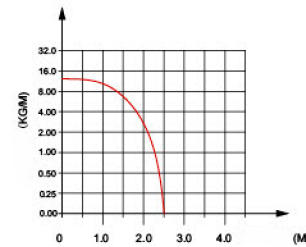

### Basic technical data

Pitch=59mm, link per meter=17, length of chain=S/2+K, S=stroke. K=π.R+"safety ration"

	75	100	125	150	200	250
R	75	100	125	150	200	250
H	205	255	305	355	455	555
D	162	187	212	237	287	337
K	354	472	531	590	767	944

### Order Sample

(Sample: inner height 35mm, inner width 50mm, radius 75mm, length 17 links/1 meter)

Note: Various sizes can be customized according to customer requirements.

MADE IN TURKEY