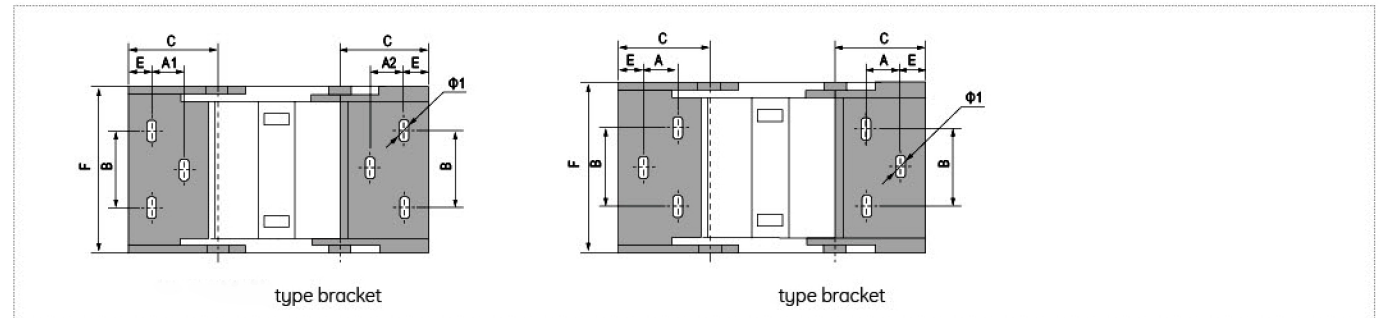

Basic technical data

Pitch=25mm, link per meter=40, length of chain= $S/2+K$, S=stroke. $K=\pi \cdot R$ "safety ration"

R	28	38	48
H	76	96	116
D	63	73	83
K	150	175	225

Actual mounting height: $H_f=H+20$ mm(load 0.3kg/m)

Fix bracket type and parameters

type bracket

type bracket

Order Sample

(Sample: inner height 15mm, inner width 30mm, radius 38mm, length 40 links/1 meter)

Note: Various sizes can be customized according to customer requirements.