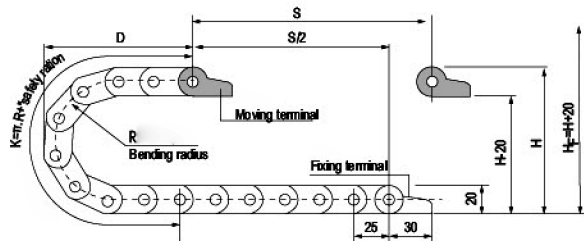

SERIES

JF15.30Q

Miniature series

- The cable chain is low noise and smooth operation. Its tested service life is up to 20 million times.
- The ledge of cable chain is able to open to inspect or replace cable.
- The cable chain can mount pectinate plate to fix cable better. (See accessories table)
- The cable chain is suitable for a diameter of 12mm or less of cable.

Basic technical data

Pitch=25mm, link per meter=40, length of chain= $S/2+K$, S=stroke. $K=\pi \cdot R$ "safety ration"

R	28	38	48
H	76	96	116
D	63	73	83
K	150	175	225

Actual mounting height: $H_f=H+20$ mm(load 0.3kg/m)

Drawing

Series No.	Hi	Bi	Ha	Ba	Styles	Bending radius R	Bracket type and parameters						
							(mm)hole distance						No.
							A	B	C	D	E	F	
JF15.30Q	15	30	20	40	Q	38	14	22	30	7	40	JF15.30Q	
JF15.40Q	15	40	20	50	Q	38	18	32	30	7	50	JF15.40Q	

Fix bracket type and parameters

type bracket

type bracket

Order Sample

(Sample: inner height 15mm, inner width 30mm, radius 38mm, length 40 links/1 meter)

Note: Various sizes can be customized according to customer requirements.