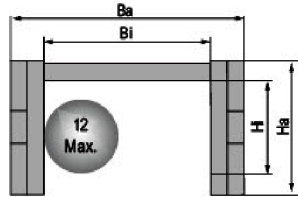

SERIES

JF15.30Q

Miniature series

- The cable chain is low noise and smooth operation. Its tested service life is up to 20 million times.
- The ledge of cable chain is able to open to inspect or replace cable.
- The cable chain can mount pectinate plate to fix cable better. (See accessories table)
- The cable chain is suitable for a diameter of 12mm or less of cable.

Basic technical data

Pitch=25mm, link per meter=40, length of chain= $S/2+K$, S=stroke. $K=\pi \cdot R$ "safety ration"

R	28	38	48
H	76	96	116
D	63	73	83
K	150	175	225

Actual mounting height: $H_f=H+20$ mm(load 0.3kg/m)

Fix bracket type and parameters

type bracket

type bracket

Order Sample

(Sample: inner height 15mm, inner width 30mm, radius 38mm, length 40 links/1 meter)

Note: Various sizes can be customized according to customer requirements.