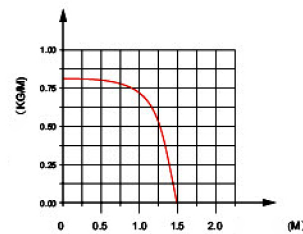

Basic technical data

Pitch=25mm, link per meter=40, length of chain= $S/2+K$, S=stroke. $K=\pi \cdot R$ "safety ration"

R	28	38	48
H	76	96	116
D	63	73	83
K	150	175	225

Actual mounting height: $H_f=H+20$ mm(load 0.3kg/m)

Fix bracket type and parameters

type bracket

type bracket

Order Sample

(Sample: inner height 15mm, inner width 30mm, radius 38mm, length 40 links/1 meter)

Note: Various sizes can be customized according to customer requirements.